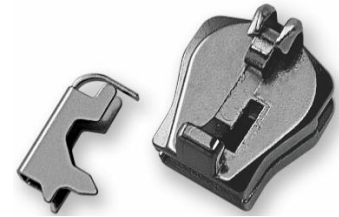

Lampo now offers you a new service:

**WEEK SAMPLING in 5 working days\***

+SM

32+SM

52+SM

82+SM

Classic Lampo +SM puller with slider available for chain 3, 5 and 8.

Or slider with separate cap for:

SLT3 & Coil S4

SLT5 & Coil S7

SLT8

In finishing:

+Y

Black Oxidized ECO

+%

Antique Nickel ECO

D1

Shiny White ECO

D2

Shiny Light Gold ECO

D3

Shiny Gold ECO

Tapes available in all the colors of the 216 color card.

\* maximum sample order 300 pieces in total.